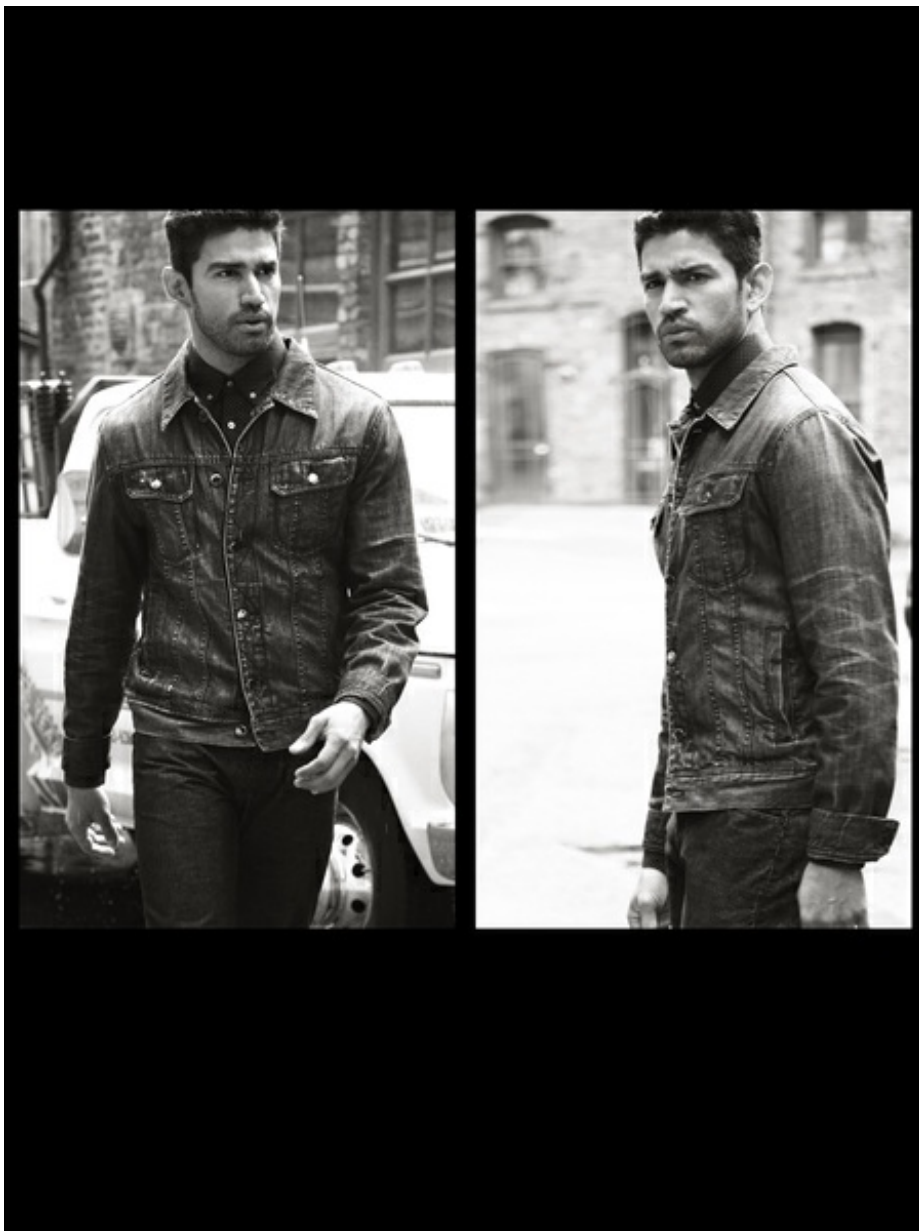

CENTRO MODELS

Christian Lopez

Height: 5' 11" **Suit** 40R **Shirt** 16.5x34 **Waist** 30" **Inseam** 32" **Shoe** 10 **Hair** Black **Eyes**
Brown

275 Union Blvd • 1700 Penthouse • Saint Louis, Missouri • 63108
314.421.9400 • Fax 314.421.9440