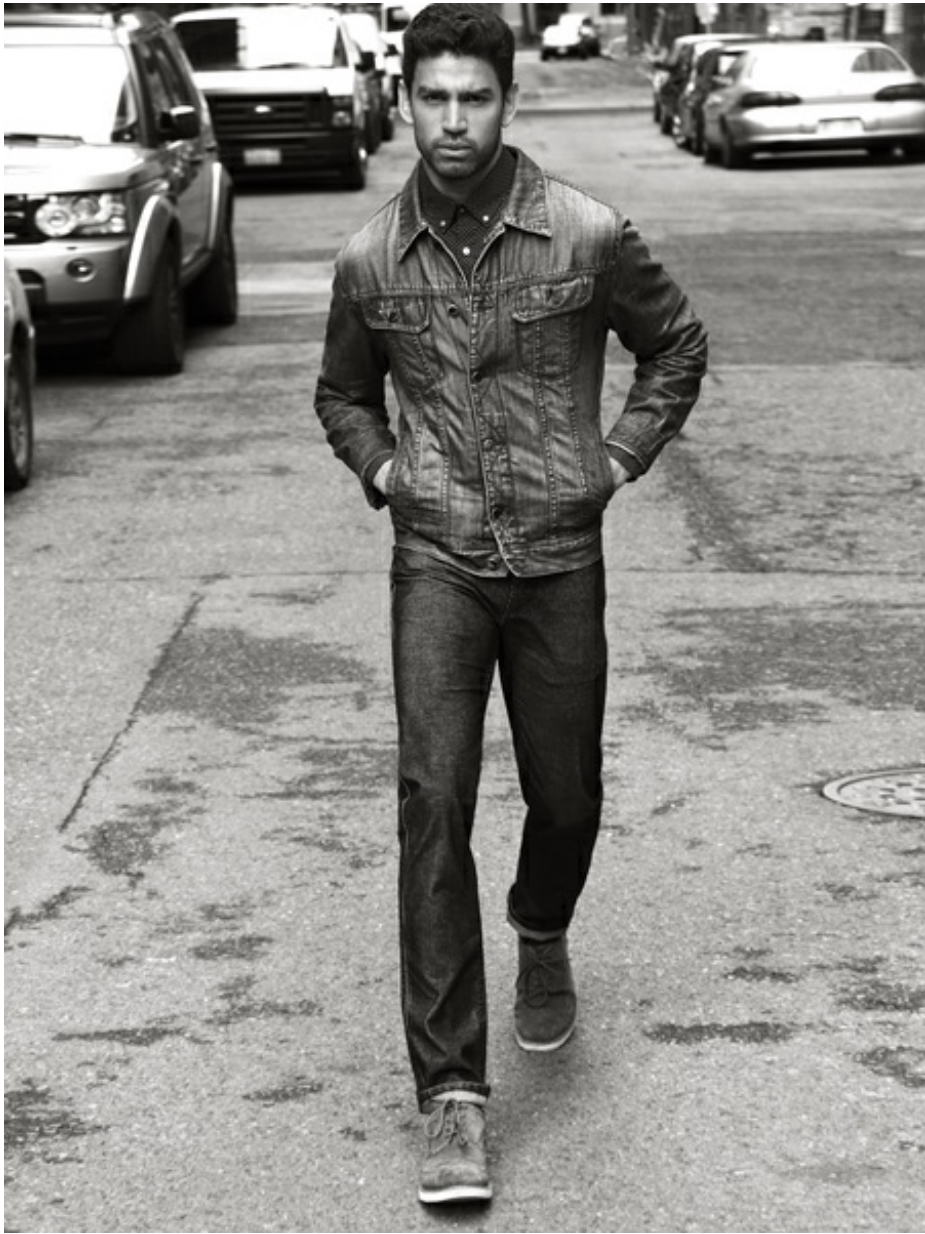

CENTRO MODELS

Christian Lopez

Height: 5' 11" **Suit** 40R **Shirt** 16.5x34 **Waist** 30" **Inseam** 32" **Shoe** 10 **Hair** Black **Eyes**
Brown

275 Union Blvd • 1700 Penthouse • Saint Louis, Missouri • 63108
314.421.9400 • Fax 314.421.9440