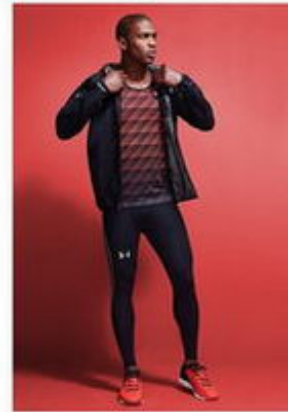

CENTRO MODELS

Aygemang Clay

Height: 6' 2.5" **Suit** 42L **Shirt** 16.5x36 **Waist** 34" **Inseam** 32" **Shoe** 12 **Hair** Brown **Eyes**
Brown

275 Union Blvd • 1700 Penthouse • Saint Louis, Missouri • 63108
314.421.9400 • Fax 314.421.9440